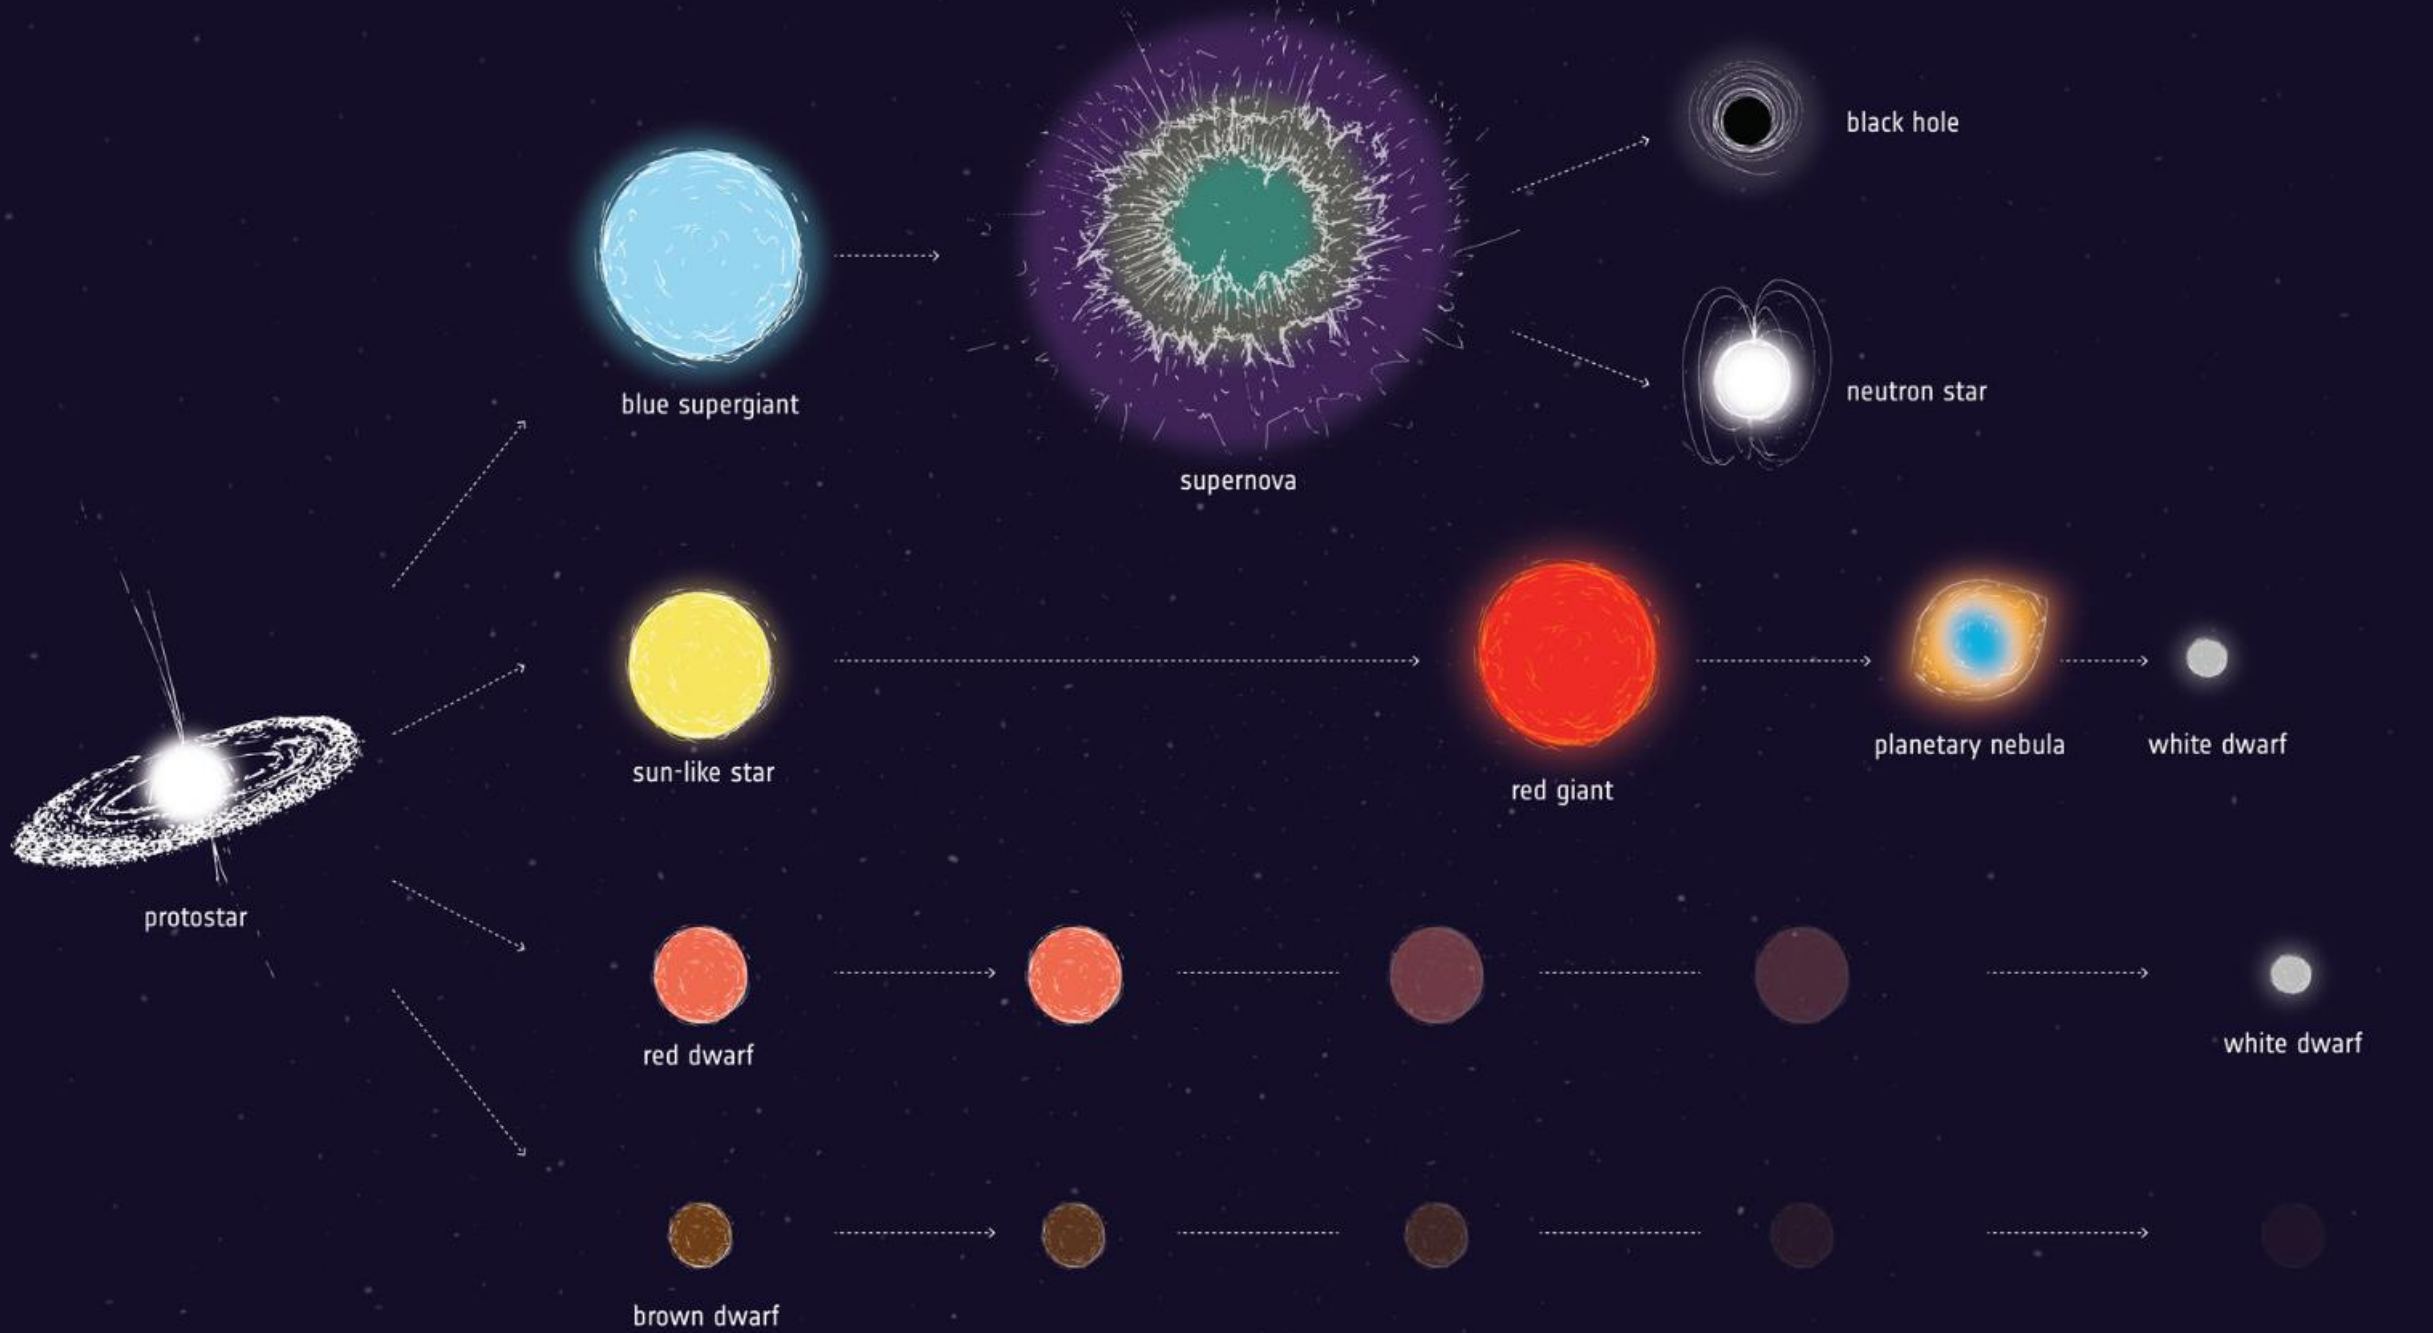

# Rho Ophiuchi Cloud Complex

# Rho Ophiuchi Cloud Complex

A vibrant astronomical image showing a star-forming region. The scene is dominated by a bright, glowing central area with a yellowish-white core. This core is surrounded by a complex structure of gas and dust, with prominent red and blue filaments and clouds. Two red arrows point from text labels to the central region. The background is dark, with several bright stars visible, some showing diffraction spikes. The overall color palette is rich, featuring deep blues, purples, and bright reds against the black of space.

**Planet-forming disk**

**Planet-forming disk**

**High Mass**  
Black hole/Neutron Star

**Low Mass**  
White Dwarf

O

B

A

F

# Ring Nebula

Visible Light  
Hubble