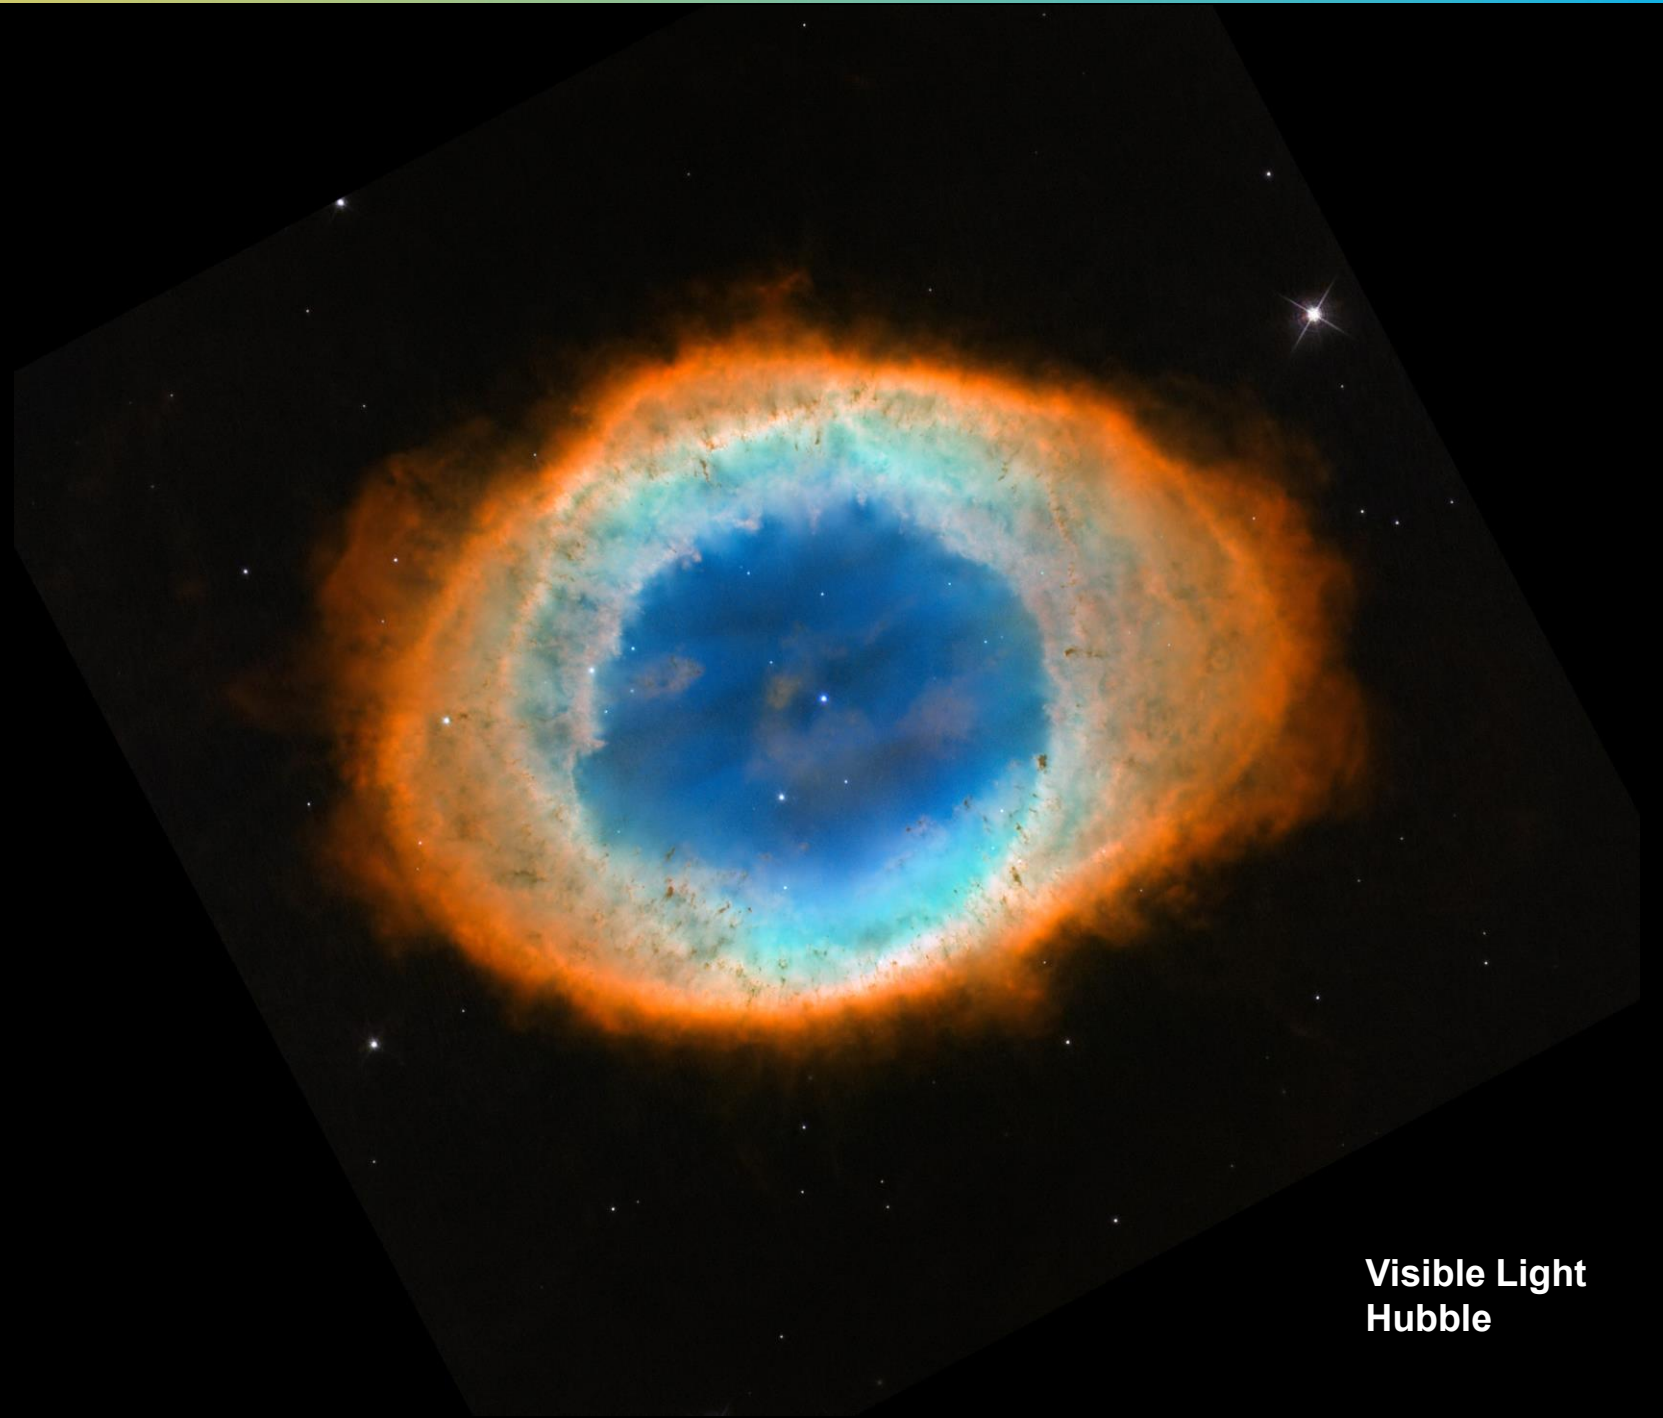

# Rho Ophiuchi Cloud Complex

A vibrant astronomical image showing a star-forming region. The scene is dominated by a bright, glowing central area with a yellowish-white core. This core is surrounded by a complex structure of gas and dust, with prominent red and blue filaments and clouds. Two red arrows point from text labels to the central region. The background is dark, with several bright stars visible, some showing diffraction spikes. The overall color palette is rich, featuring deep blues, purples, and bright reds against the black of space.

# Ring Nebula

Visible Light  
Hubble