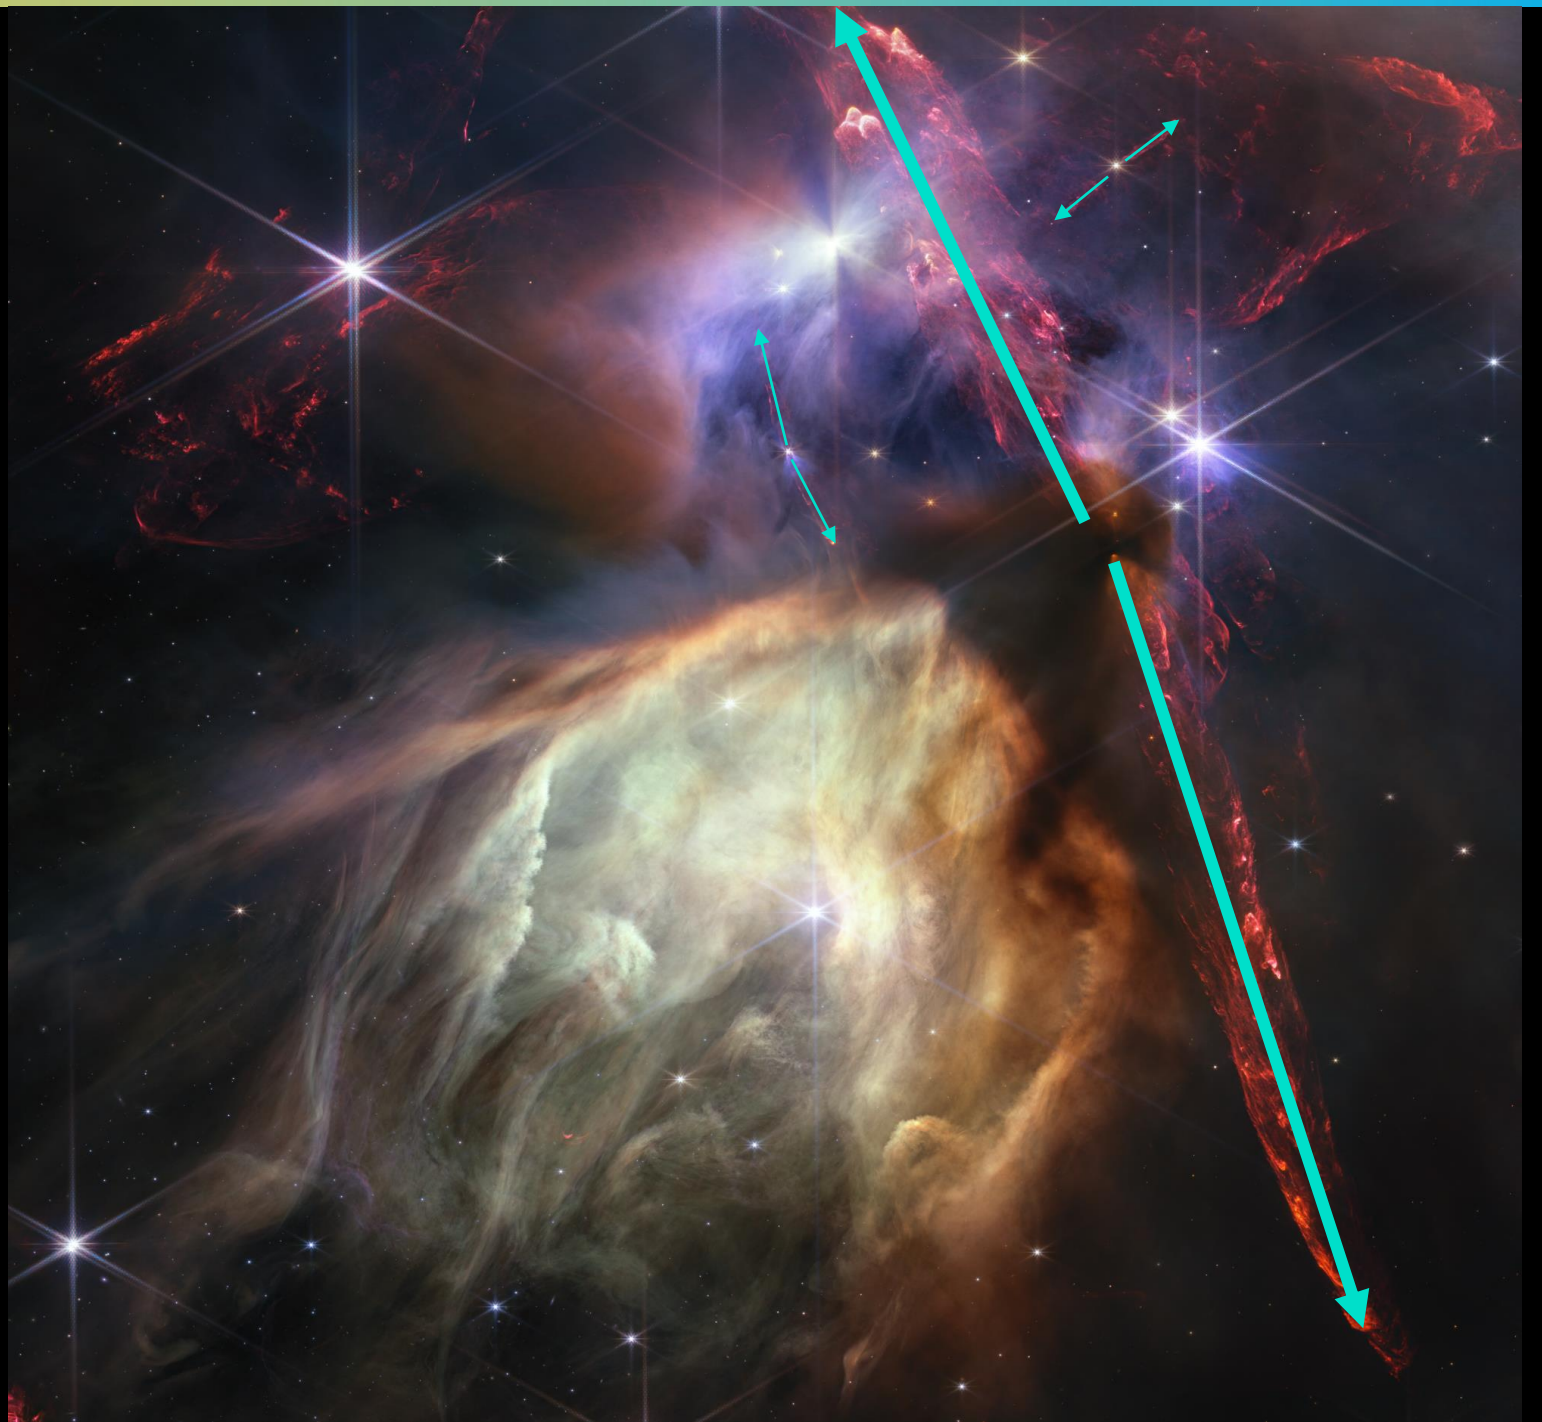

# Rho Ophiuchi Cloud Complex

# Rho Ophiuchi Cloud Complex

A vibrant astronomical image showing a star-forming region. The scene is dominated by a bright, glowing central area with a yellowish-white core. This core is surrounded by a complex structure of gas and dust, with prominent red and blue filaments and clouds. Two red arrows point from text labels to the central region. The background is dark, with several bright stars visible, some showing diffraction spikes. The overall color palette is rich, featuring deep blues, purples, and bright reds against the black of space.