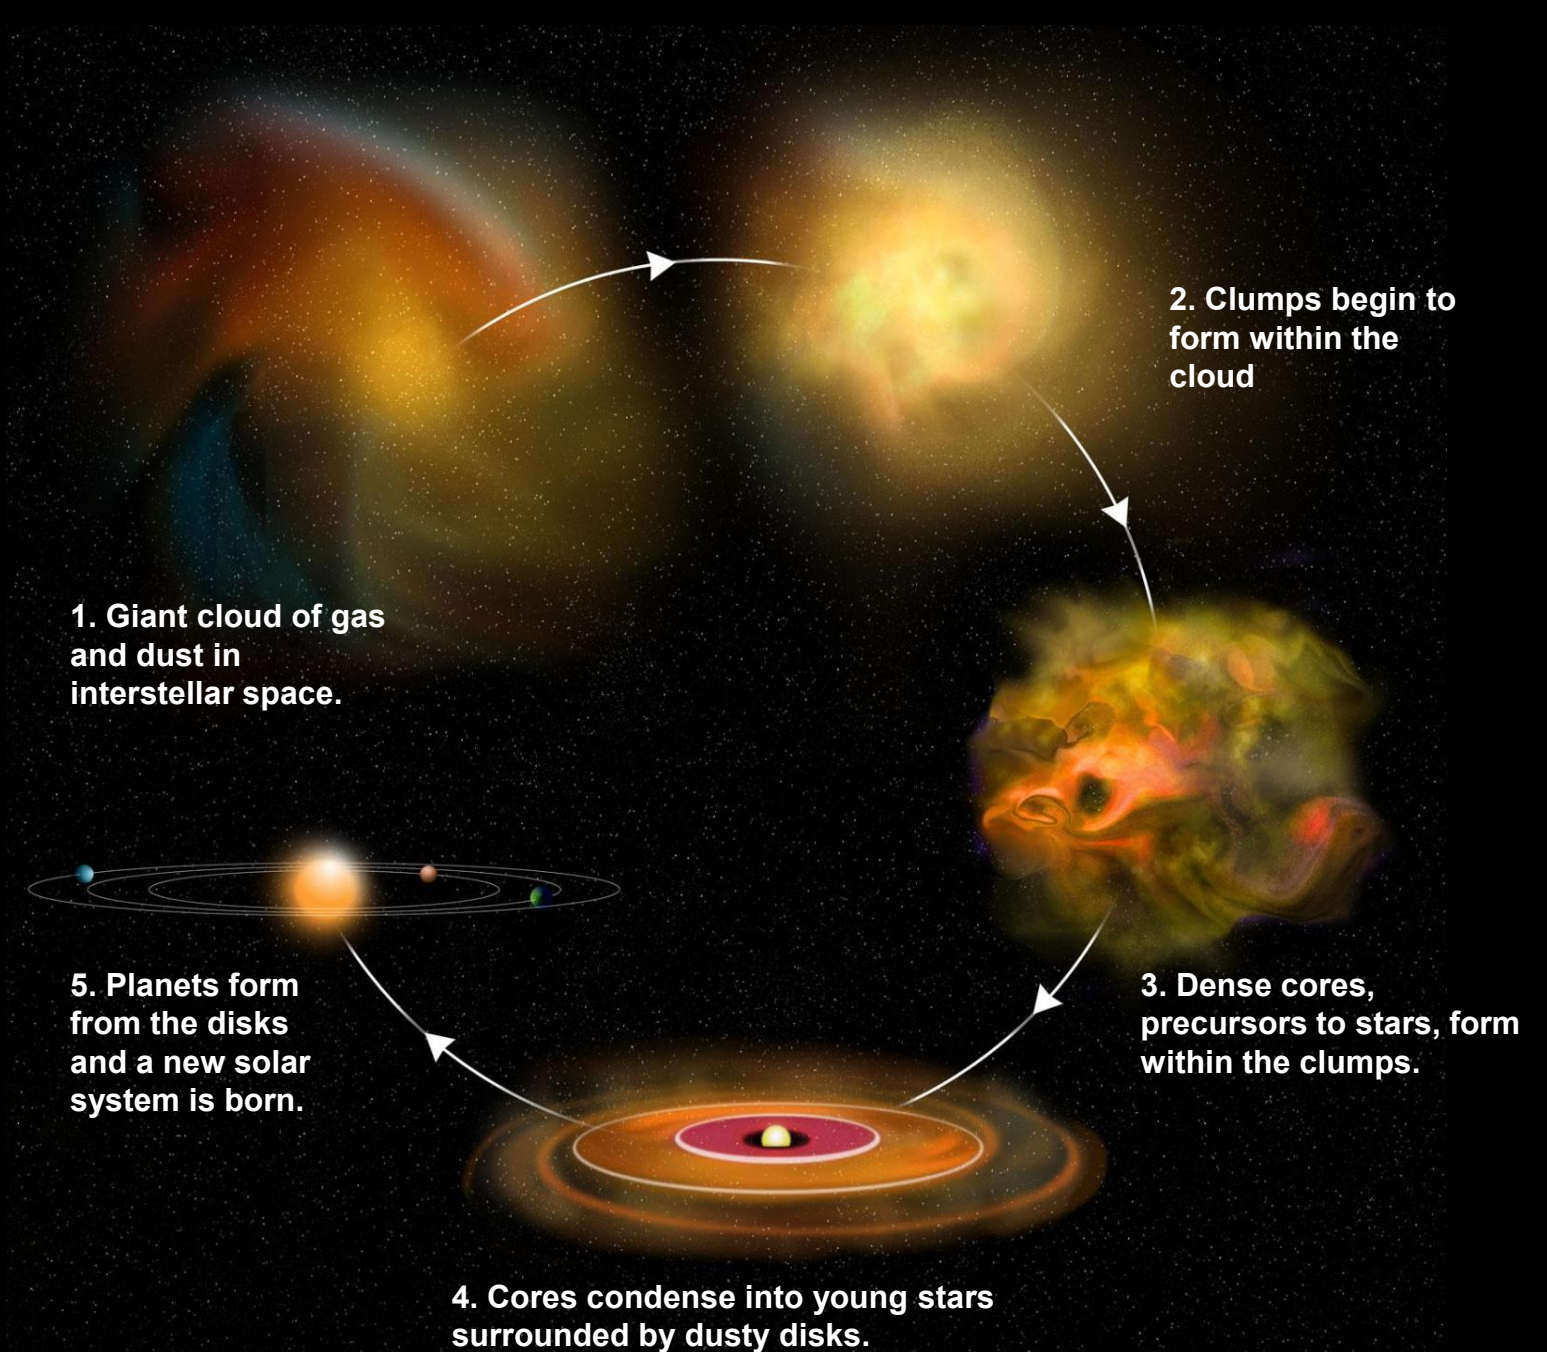

# Webb's look at the Birth and Death of Stars

**Dr. Kelly Lepo**

Education and Outreach Scientist  
Space Telescope Science Institute

**Or Weird Star News**

# The Stages of Star Formation

# Herbig-Haro 46/47

Visible Light  
ESO NTT