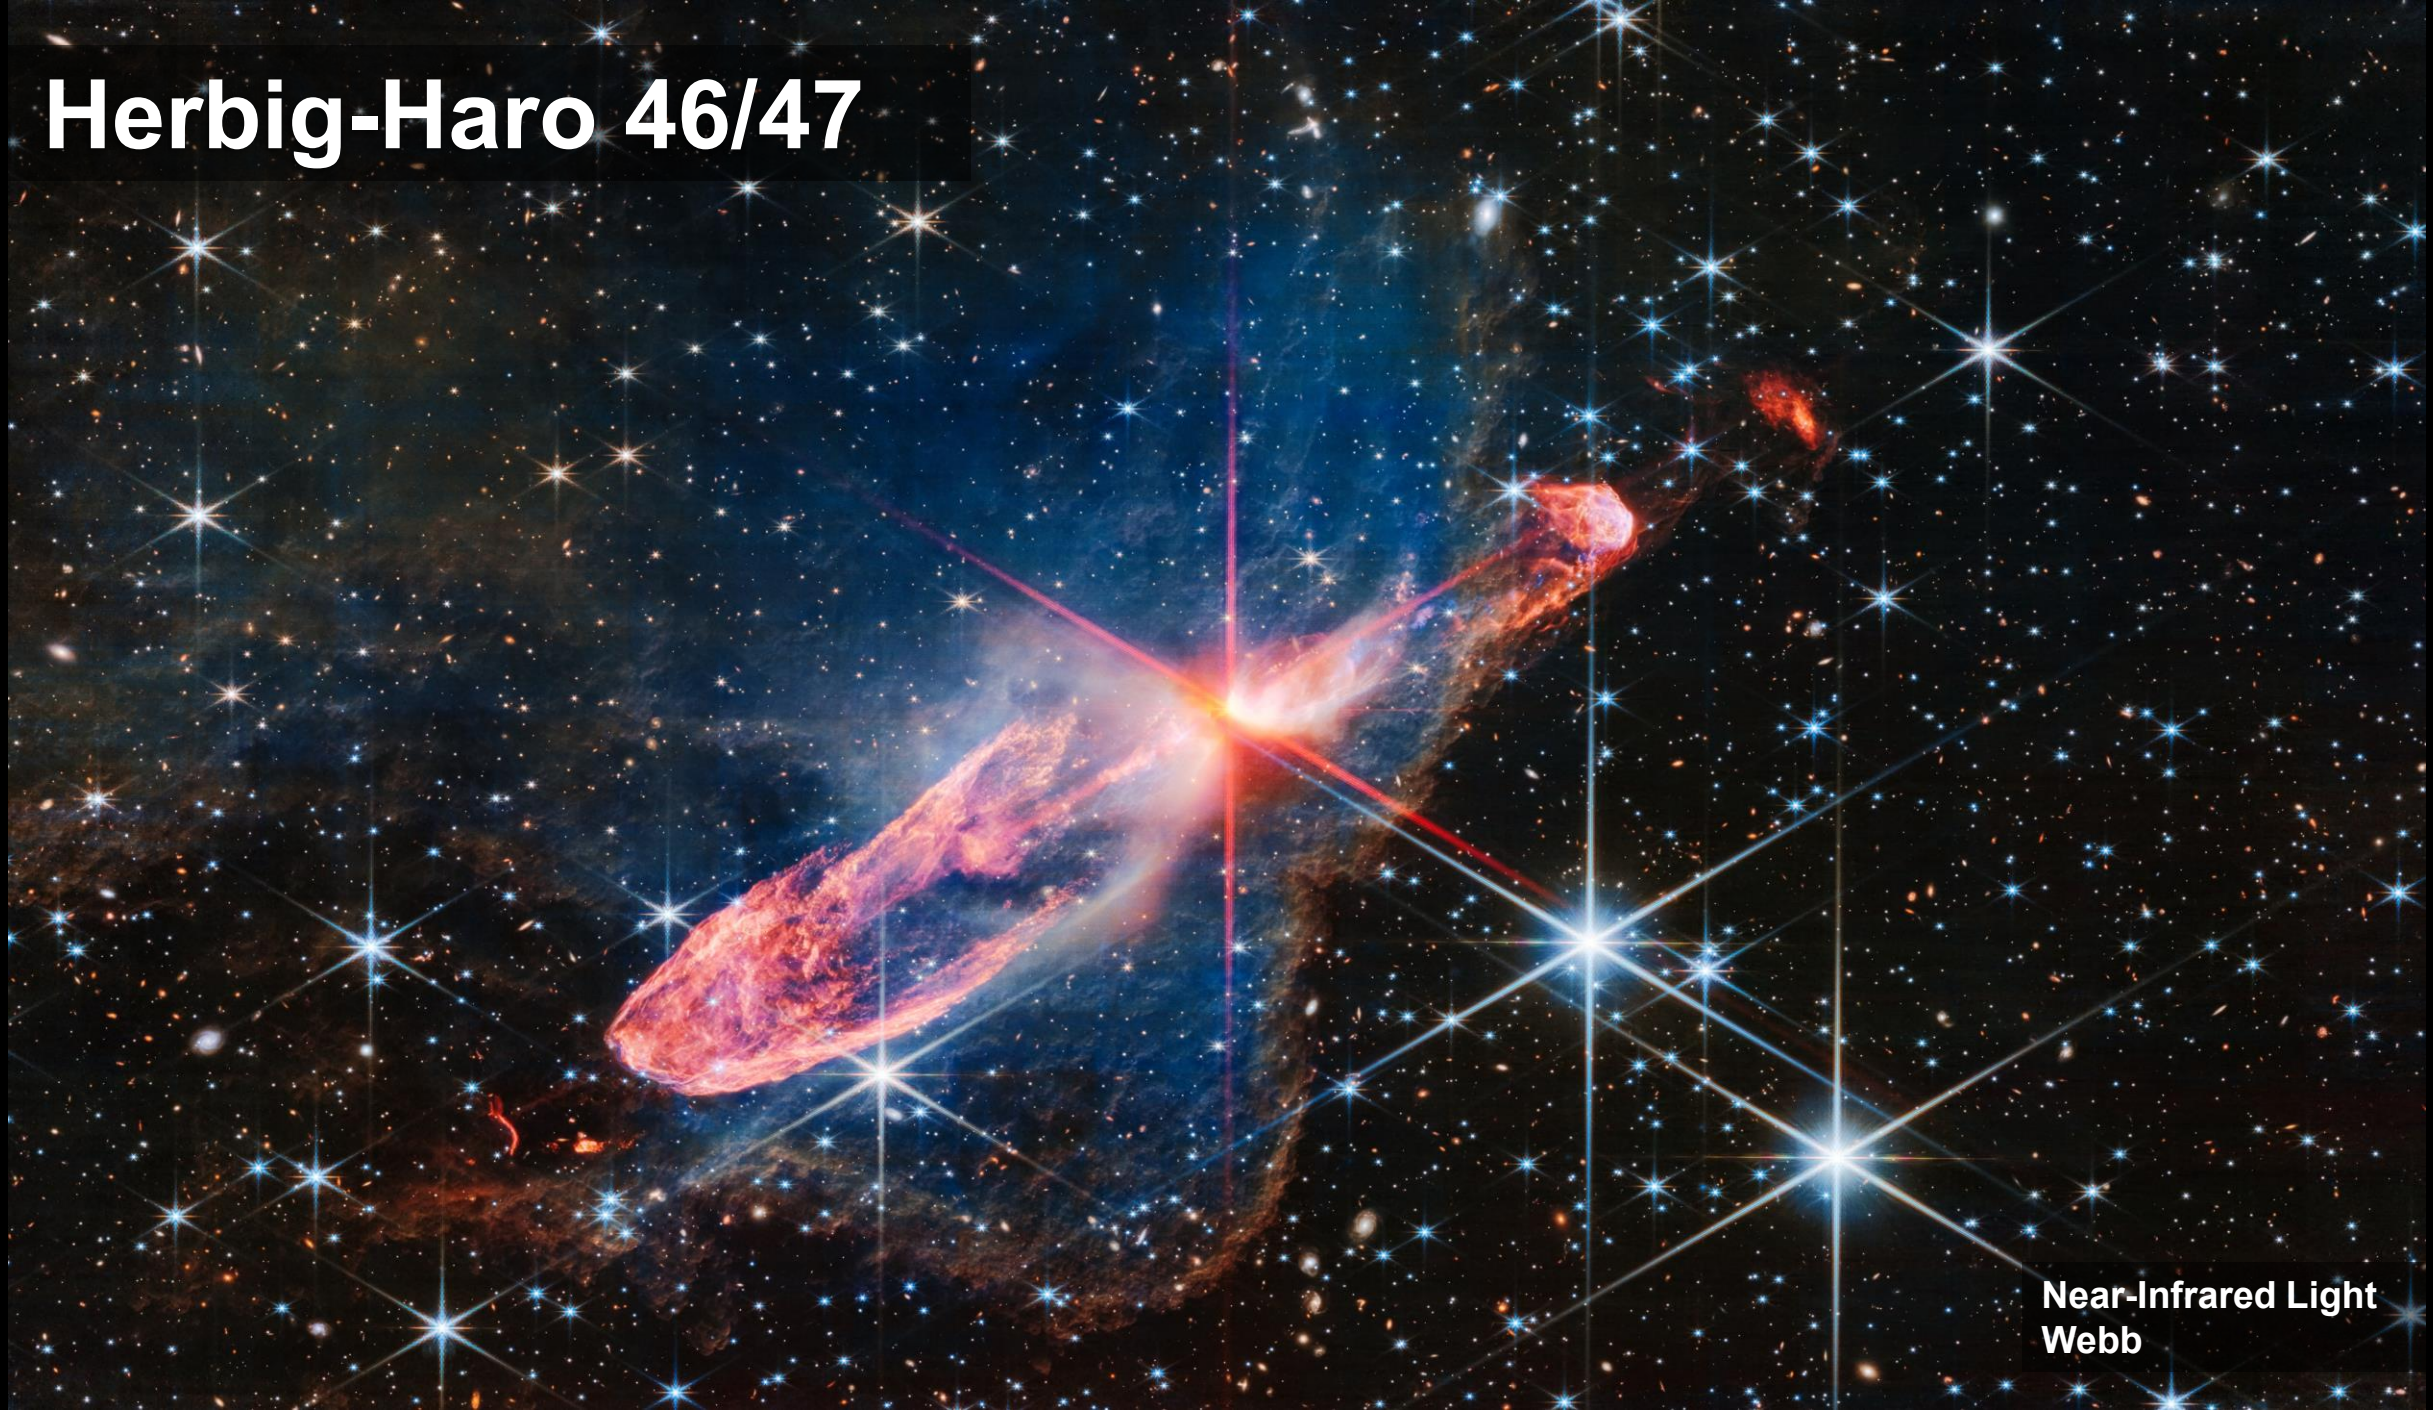

Herbig-Haro 46/47

Near-Infrared Light
Webb